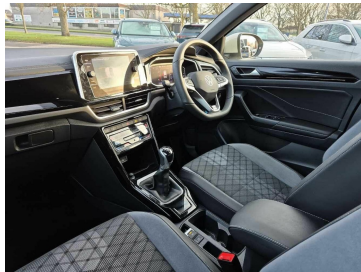

Description

17Inch Valencia alloy wheels, InchDiscover MediaInch Navigation, Winter pack:, Heated front seats, Wireless App-Connect, Driver assistance package, Adaptive cruise control and speed limiter, High Beam Assist, Spare wheel, Front windscreen wiper with intermittent wipe and 4 position delay, Heated rear window, Power windows with comfort operation and circuit breaker, Privacy glass for rear side windows and rear window, Rain sensor, Rear wash/wipe with intermittent wipe setting, Body coloured exterior mirror housings and door handles, Extended roof spoiler, External USB type C socket and charging sockets, R-Line design body coloured bumpers, Rear exhaust tailpipe, Rear side wing doors, Automatic hazard lights activation under emergency braking, Automatic headlight control with LED separate daytime running lights with coming/leaving home function, LED 3rd brake light, LED rear combination lamps, LED rear number plate lights, Rear fog light on one side and reversing lights on both sides, ABS, City emergency braking and pedestrian monitoring, Electronic parking brake, Electronic Stability Control (ESC) inc EDL (Electronic Differential Lock) and ASR (Traction Control), Hill start assist, Rear disc brakes, Volkswagen roadside assistance, Advanced driver attention and drowsiness monitor, Lane keeping system Lane Assist, Modified key software - reduce switch off